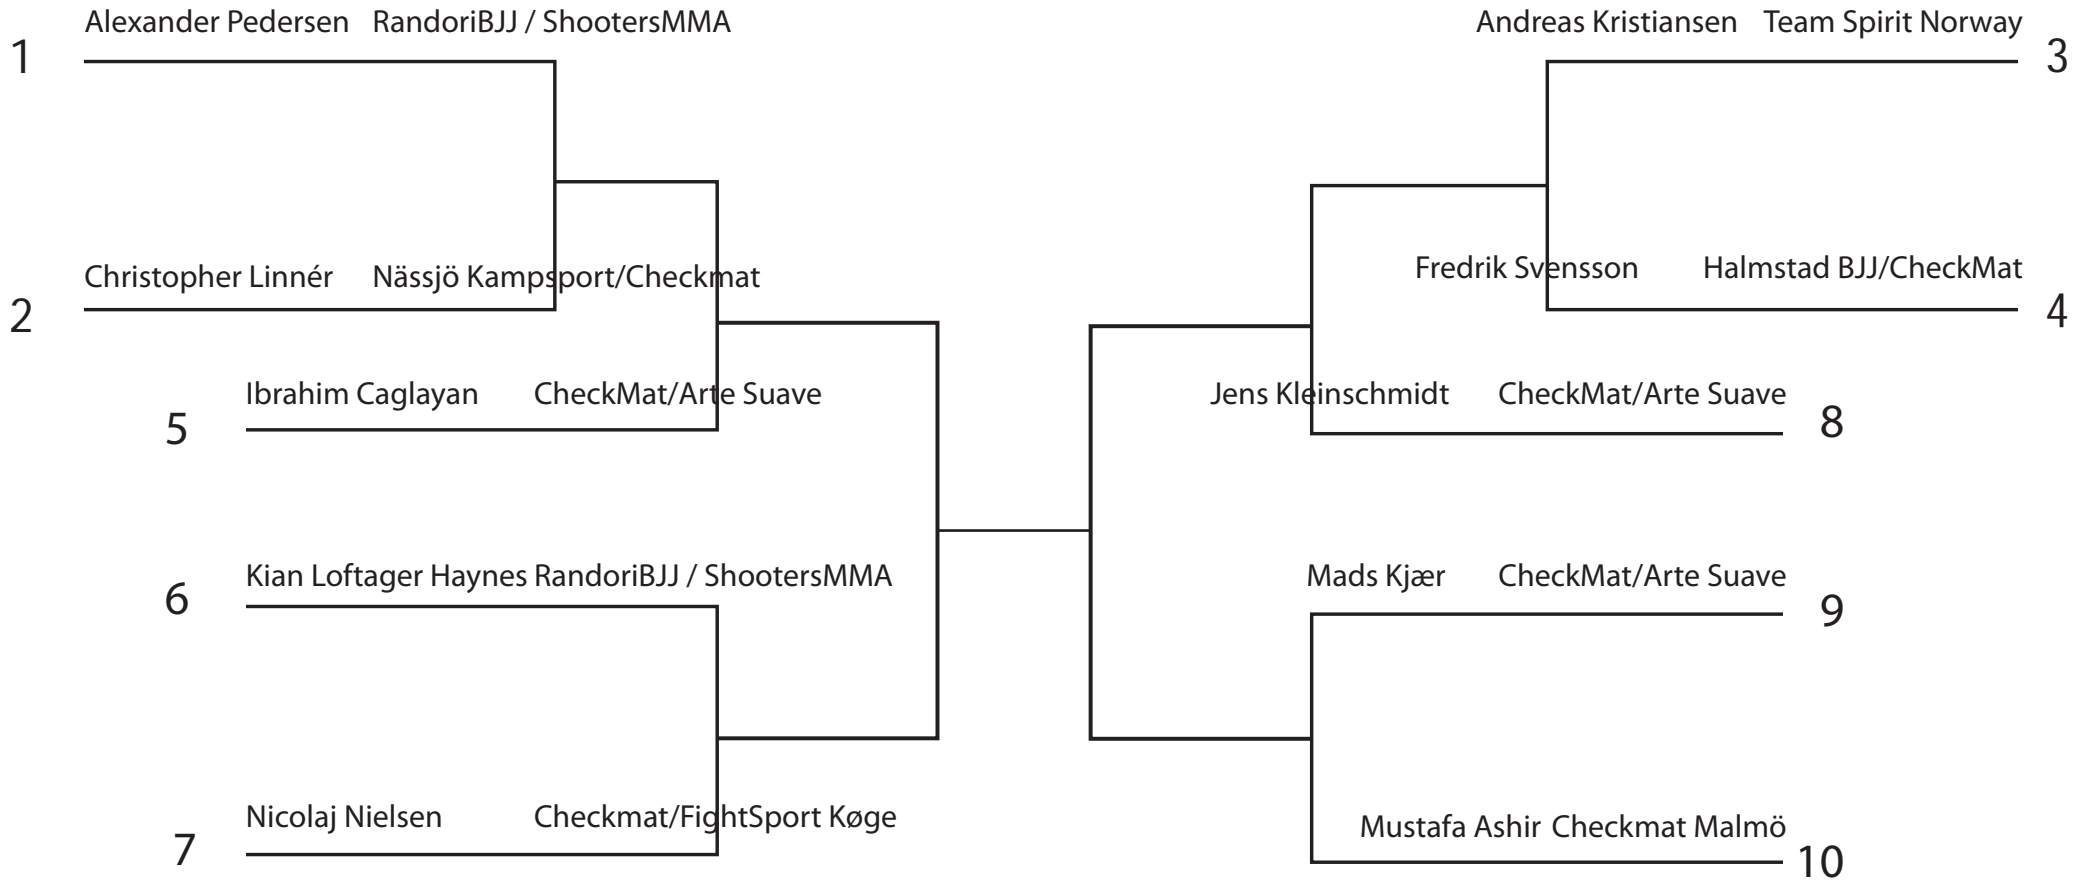

Male Adult (18 years and up) White Belts -94.3 kg

Bracket Start 11:30 Sunday

- 1
- 2
- 3
- 3